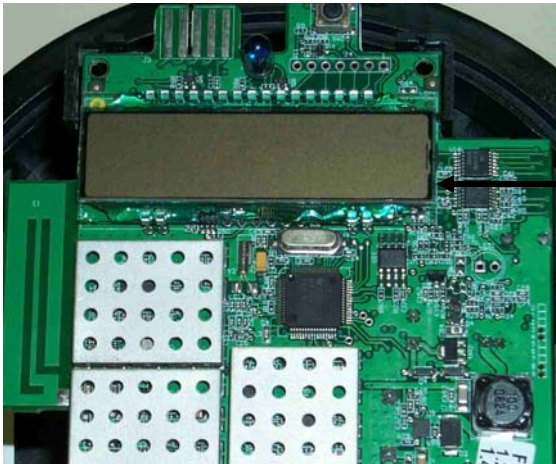

Typical AMI Meter and Associated Components

Internal components of an AMI enabled watt-hour meter.

Residential electronic watt-hour meter register.

Typical residential electronic watt-hour meter with AMI capabilities.